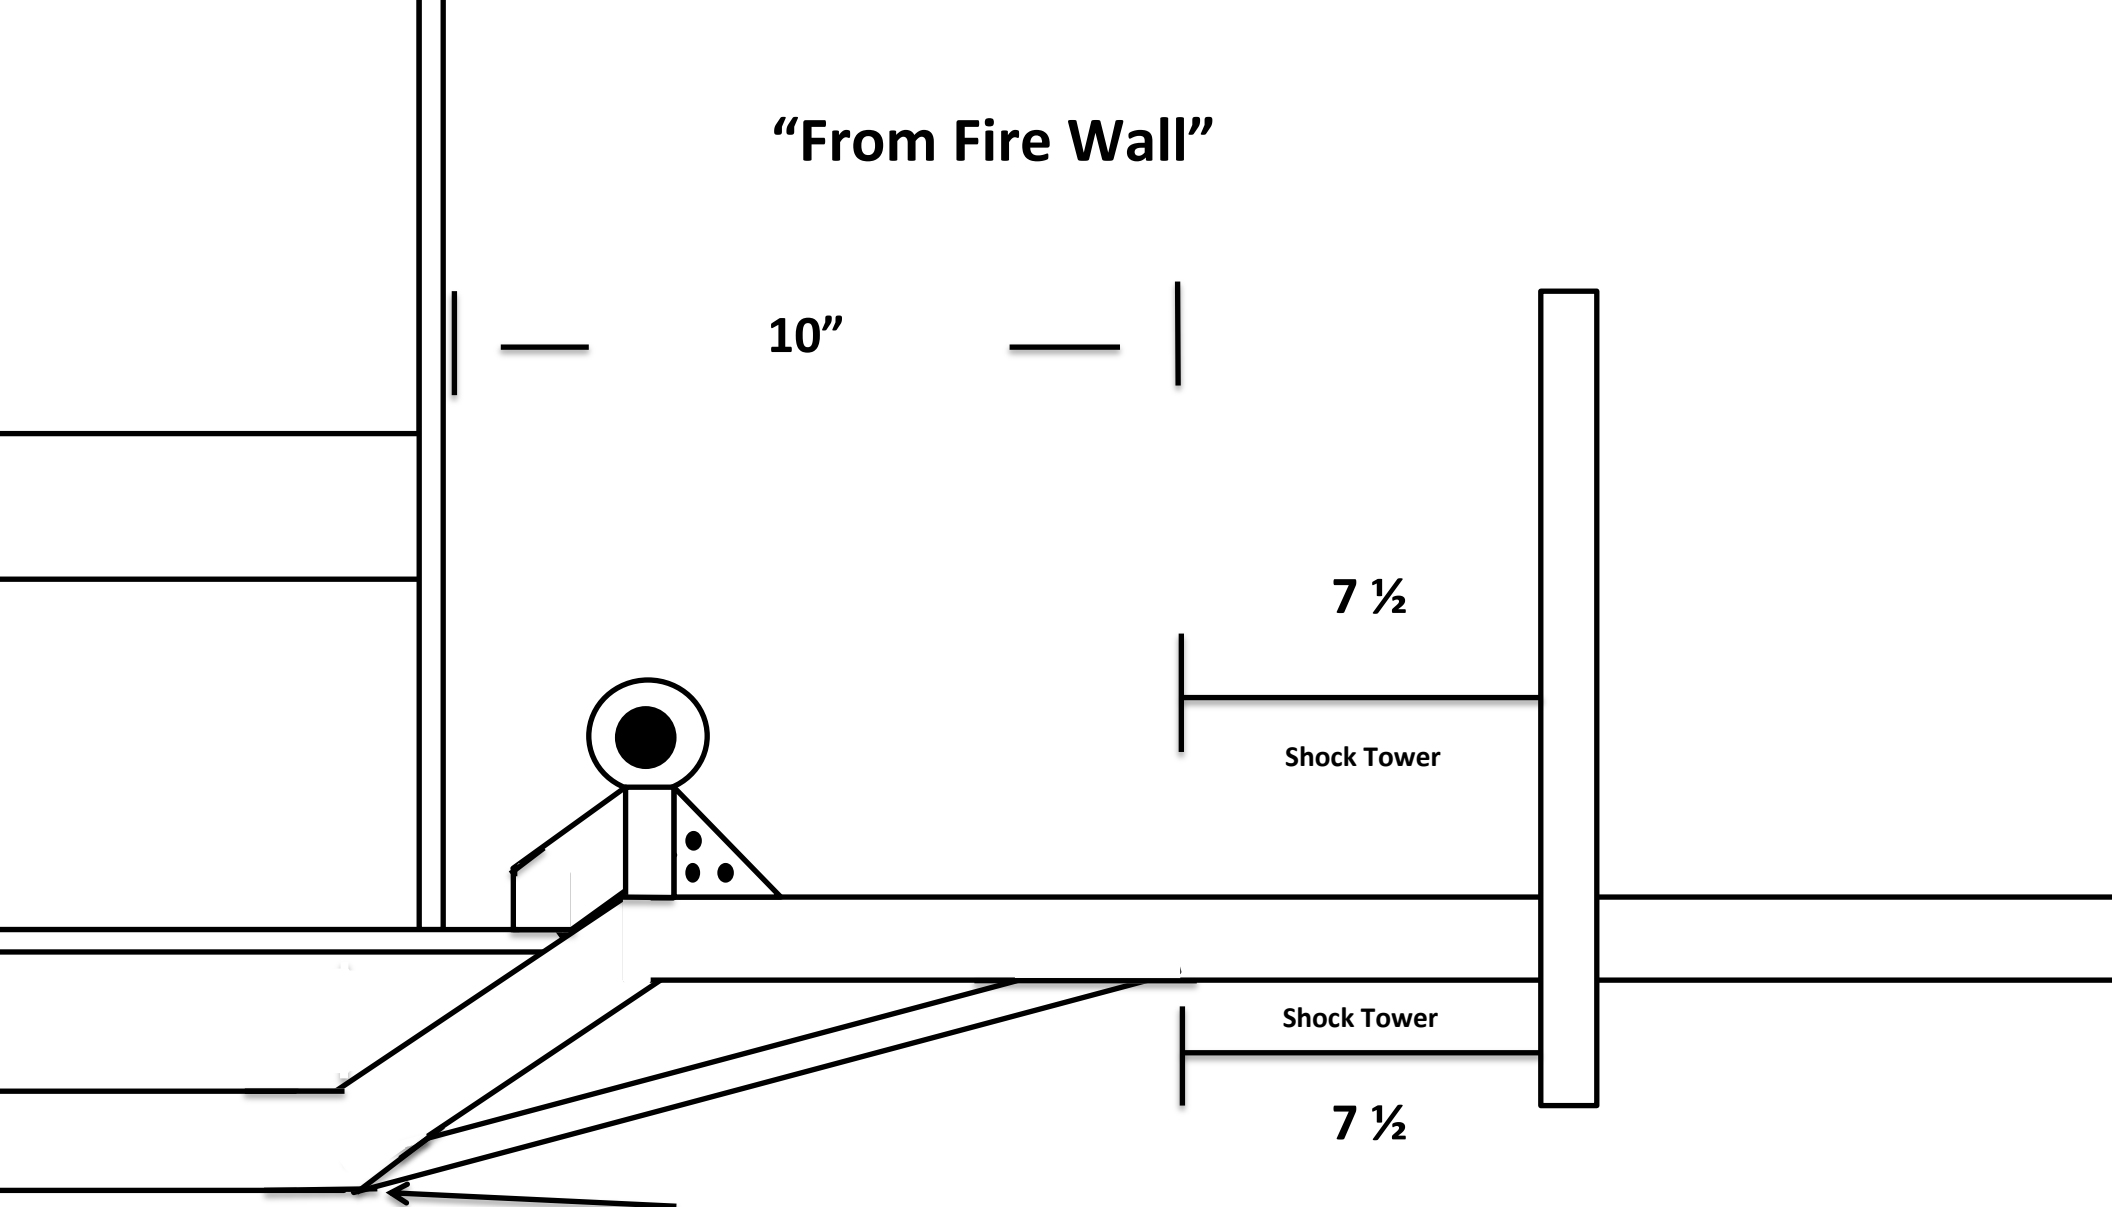

"From Fire Wall"

10"

7 1/2

Shock Tower

Shock Tower

7 1/2

Bottom of Kick-Up

3/4 x 3/4 .083 ERW

10 1/4 Long