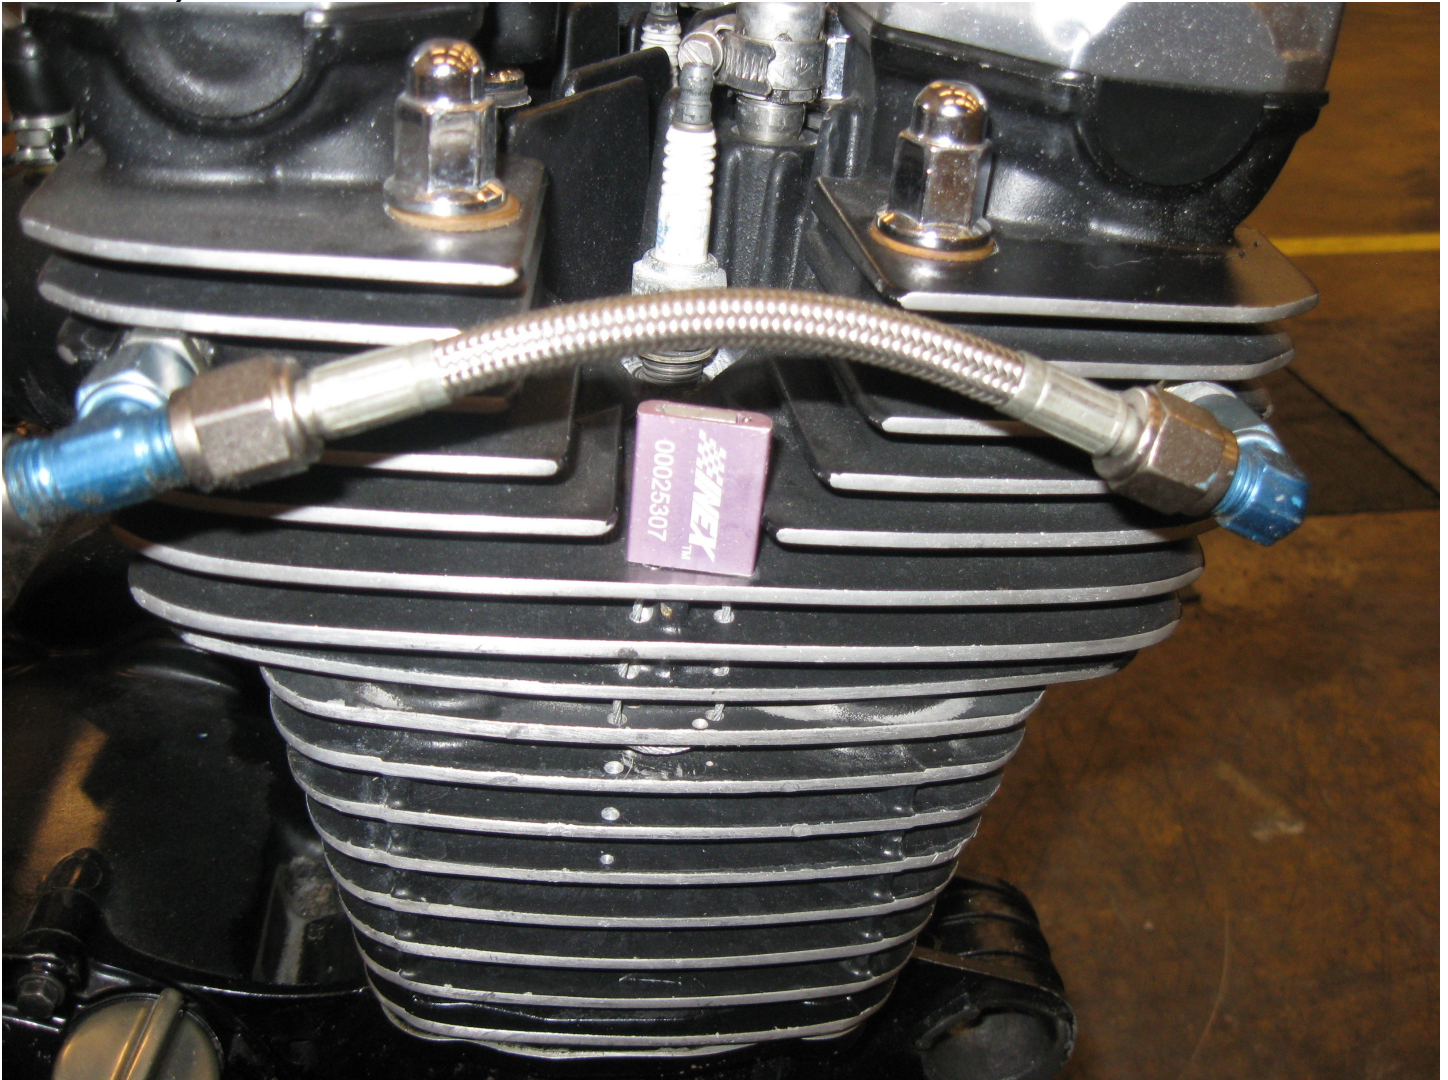

LEGENDS ENGINE SEALS

As of the beginning of the 2014 INEX racing season, all sealed Legends engines must be sealed using the seals pictured below (Purple & Gold or Teal & Orange) as delivered by US Legend Cars International.

Clear plastic seals, Green – Blue – Silver tube type seals will not be legal for use in any INEX sanctioned event.

L - 3