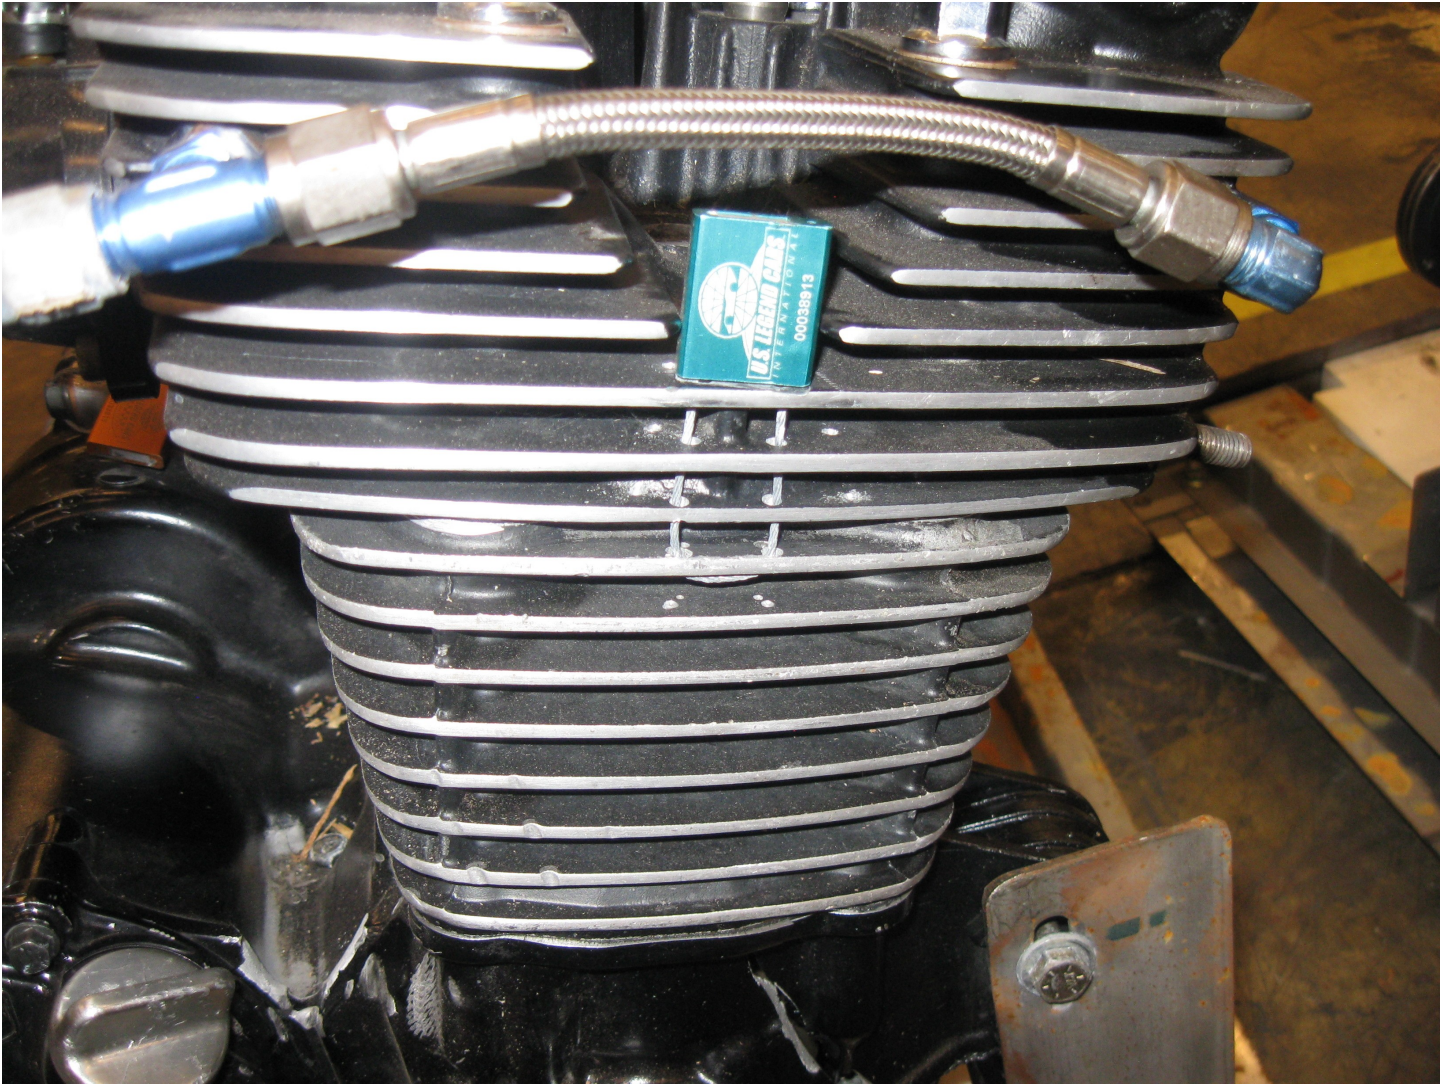

LEGENDS ENGINE SEALS

As of the beginning of the 2014 INEX racing season, all sealed Legends engines must be sealed using the seals pictured below (Purple & Gold or Teal & Orange) as delivered by US Legend Cars International.

Clear plastic seals, Green – Blue – Silver tube type seals will not be legal for use in any INEX sanctioned event.

L - 3