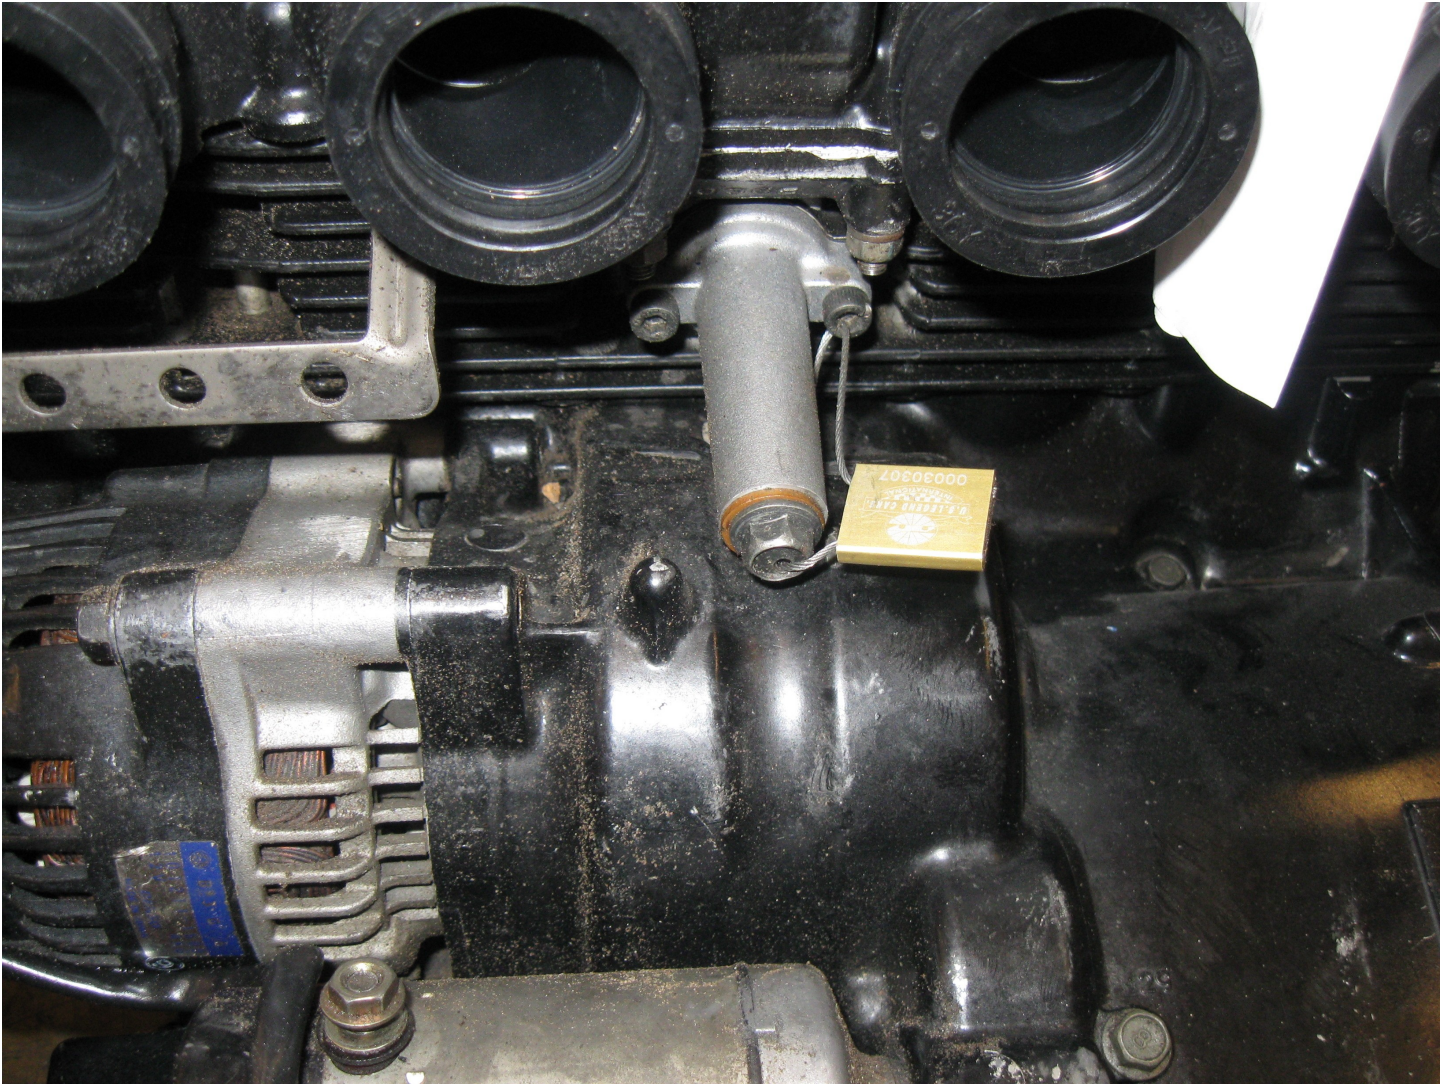

LEGENDS ENGINE SEALS

As of the beginning of the 2014 INEX racing season, all sealed Legends engines must be sealed using the seals pictured below (Purple & Gold or Teal & Orange) as delivered by US Legend Cars International.

Clear plastic seals, Green – Blue – Silver tube type seals will not be legal for use in any INEX sanctioned event.

L - 3